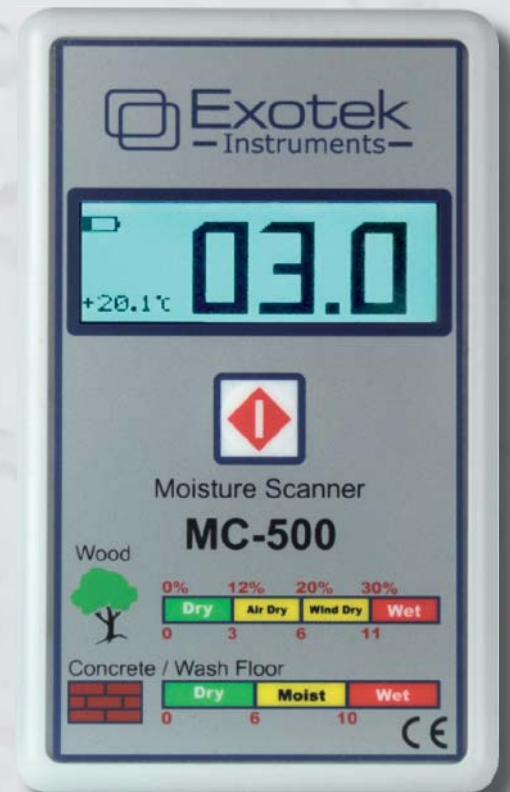

## Moisture Scanner for Wood- and Buildings MC-500N

### APPLICATION & FEATURES

The new MC-500N is a microprocessor controlled handheld instrument. It is reliable, easy to use and serves a fast and non-destructive evaluation of the moisture difference of wood and building materials. The MC-500N can be used in industry, at home or at the construction site to determine and inspect or detect water damage.

#### Funktion:

- Reading the measured values in percent via evaluation table on front panel
- For all kind of wood and building material
- Non-destructive (does not cause any holes in the sample)
- Up to 40mm penetration depth
- Temperature measurement and indication
- Automatic temperature compensation
- Operating temperature range -10°C until +60°C / 14 °F until 140 °F
- Compact design
- Automatic background illumination

TECHNICAL SPECIFICATION	MC-500N
USER	Woodworkers, furniture makers, floor and carpet publisher, contractors, architects and people in the household. Anyone who needs a professional quality tool to determine a difference in humidity in wood or building materials.
MATERIALS	Wood, concrete, gypsum fiber boards, ytong, bricks, tiles, plaster, Eternit boards, tiles, sandstone, limestone, concrete slabs, clinker etc.
MEASURING PRINCIPLE	Non-destructive capacitive field measurement. Detecting dielectric changes due to the change in moisture content in the material using a digital signal.
MEASURING RANGE - HUMIDITY VALUE	0- 50% in 0.1% steps
ACCURACY	± 1 % repetitive accuracy
PENETRATION DEPTH	0 - 40 mm
AUTO. SHUT DOWN	yes
BATTERY STATUS BAR	yes
OPERATING RANGE	-10°C until +60°C / 14 °F until 140 °F
DISPLAY	LCD graphical 132x48px
RESOLUTION	0,1 %
HOUSING	ABS plastic
SENSOR	- integrated
BATTERY	9V alkaline
DIMENSION ( L x W x H )	104 x 64 x 24 mm
WEIGHT (INCL. BATTERY)	110 g
WARRANTY	2 years